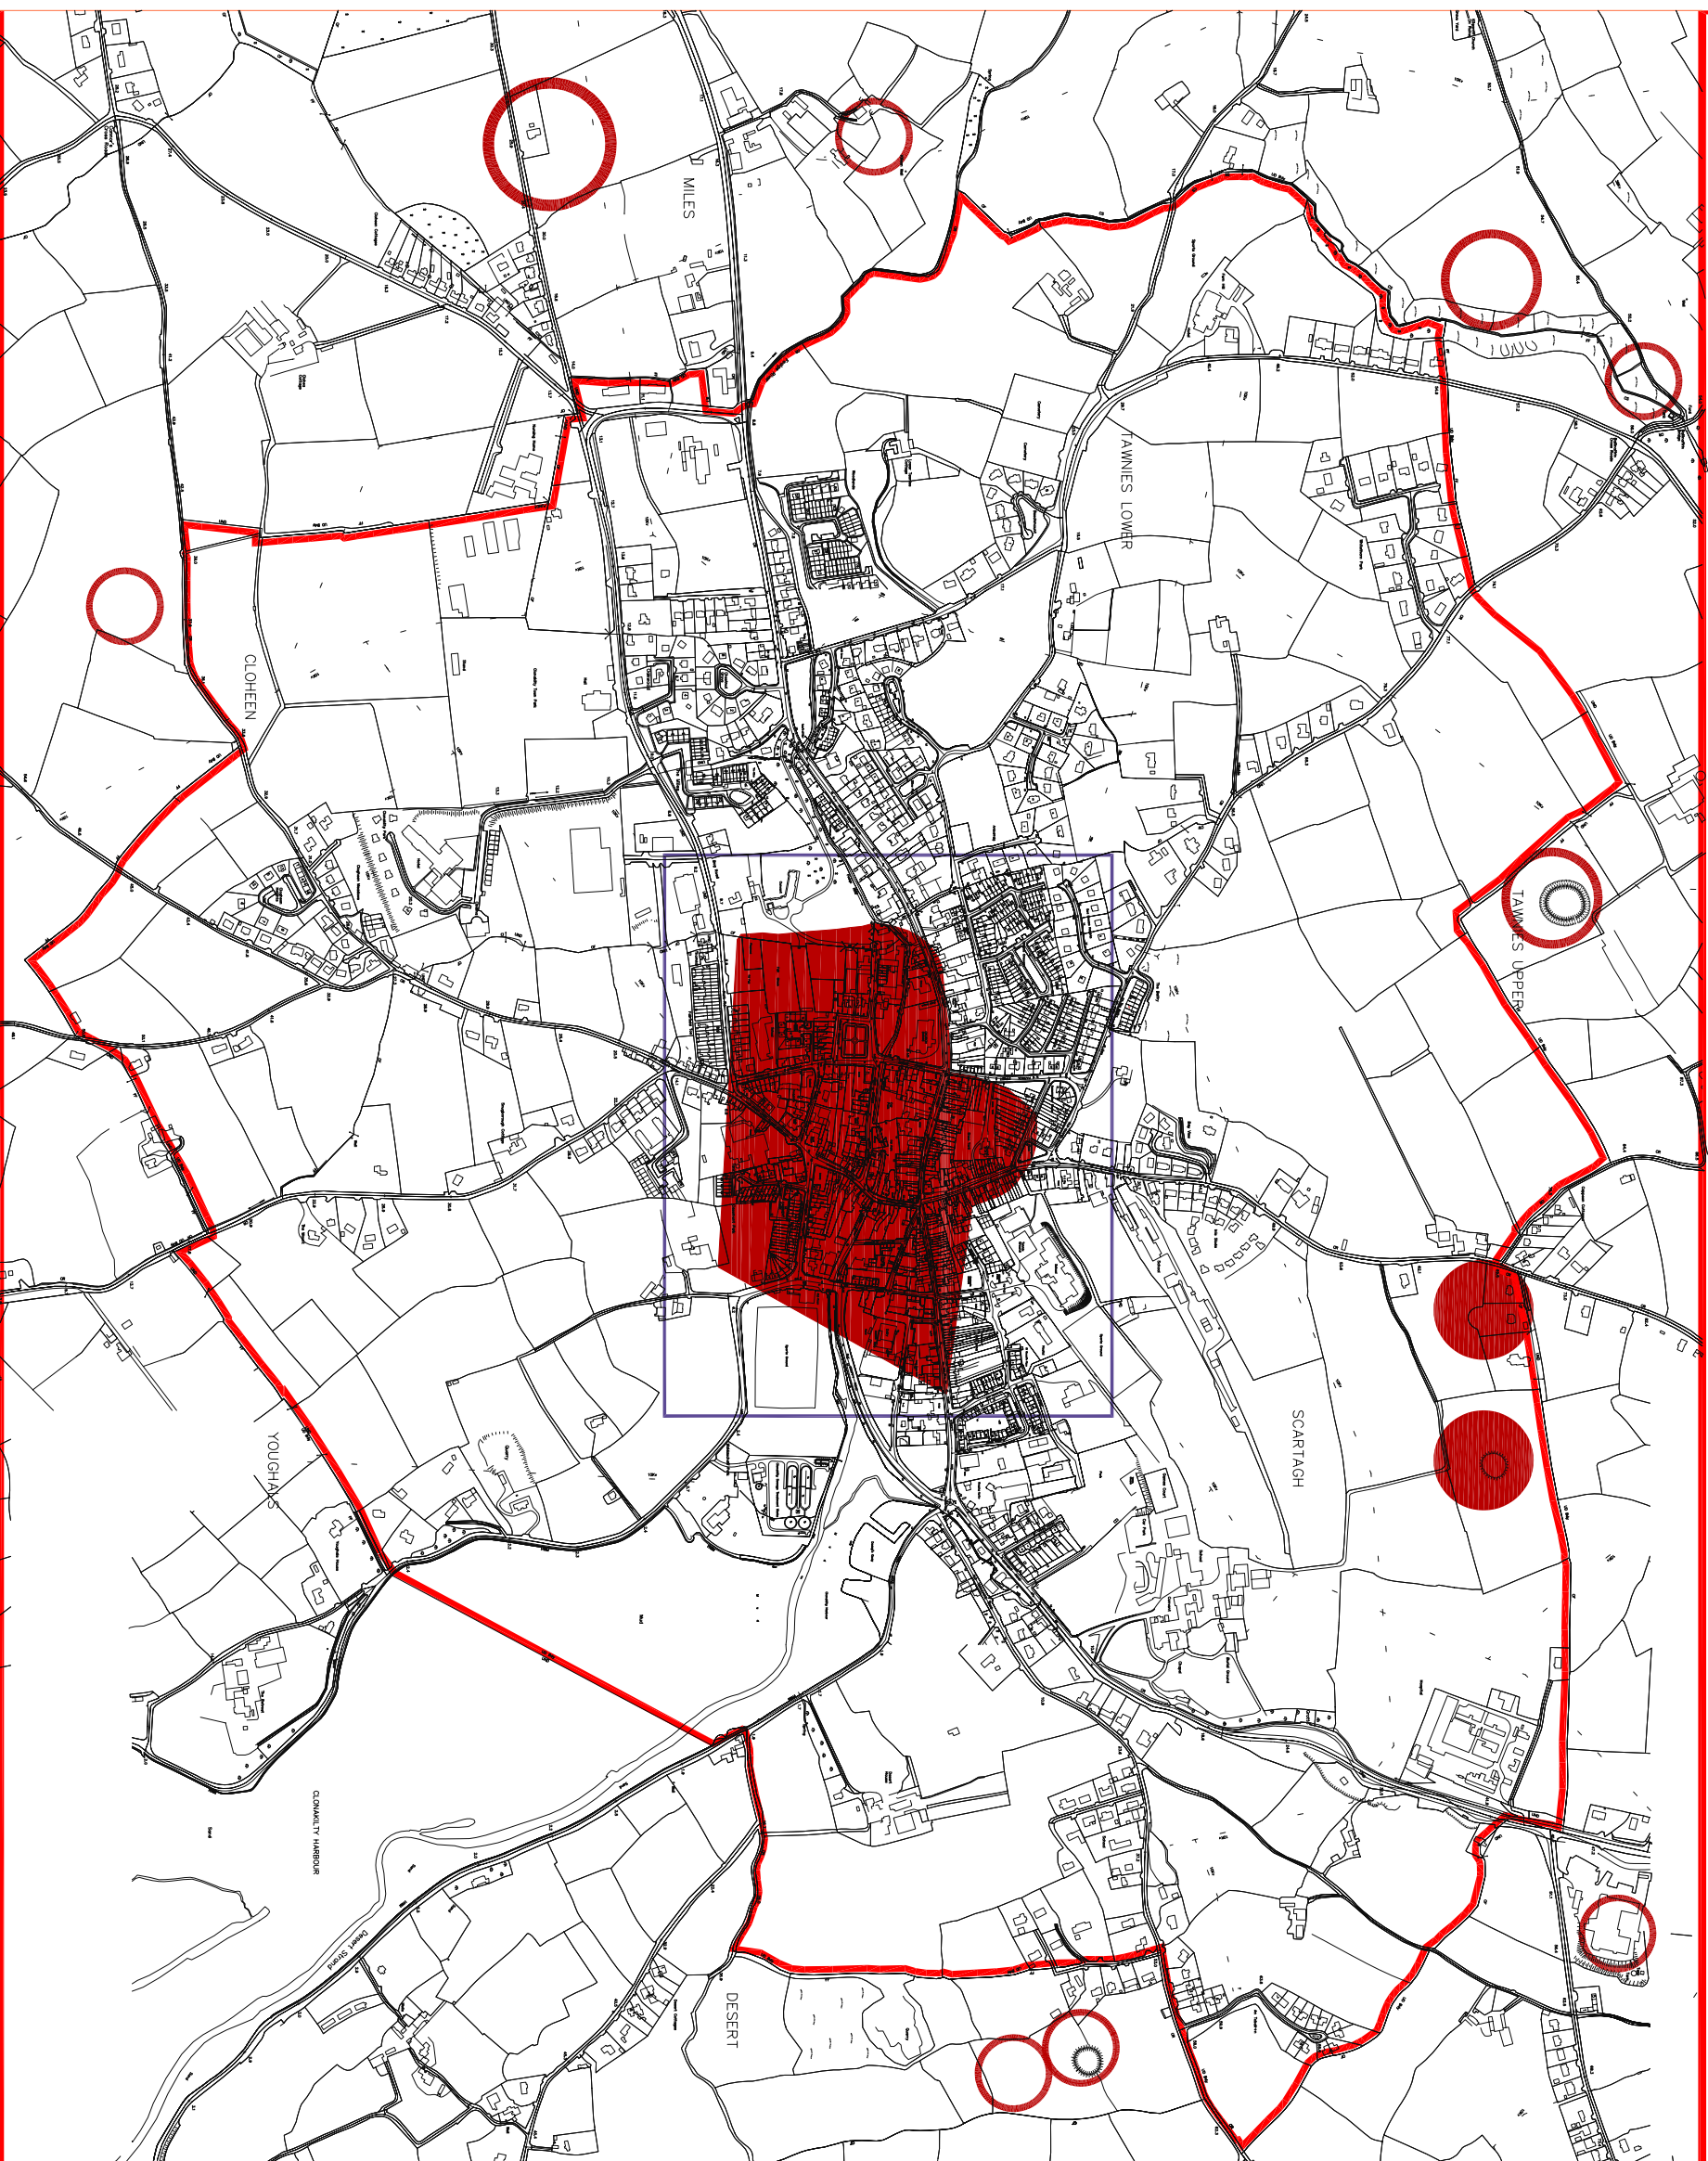

CLONAKILTY DEVELOPMENT PLAN 2003

Legend For Maps

LAND USE CATEGORIES

Archaeological Survey (Map 4B)

Archaeological Development Boundary

SMR sites in Urban District

Sites outside Urban Boundary not included in Plan

Town Council Boundary

Map 4B

Maps : Clonakilty Town

Clonakilty Development Plan

Archaeological Survey [General Map]