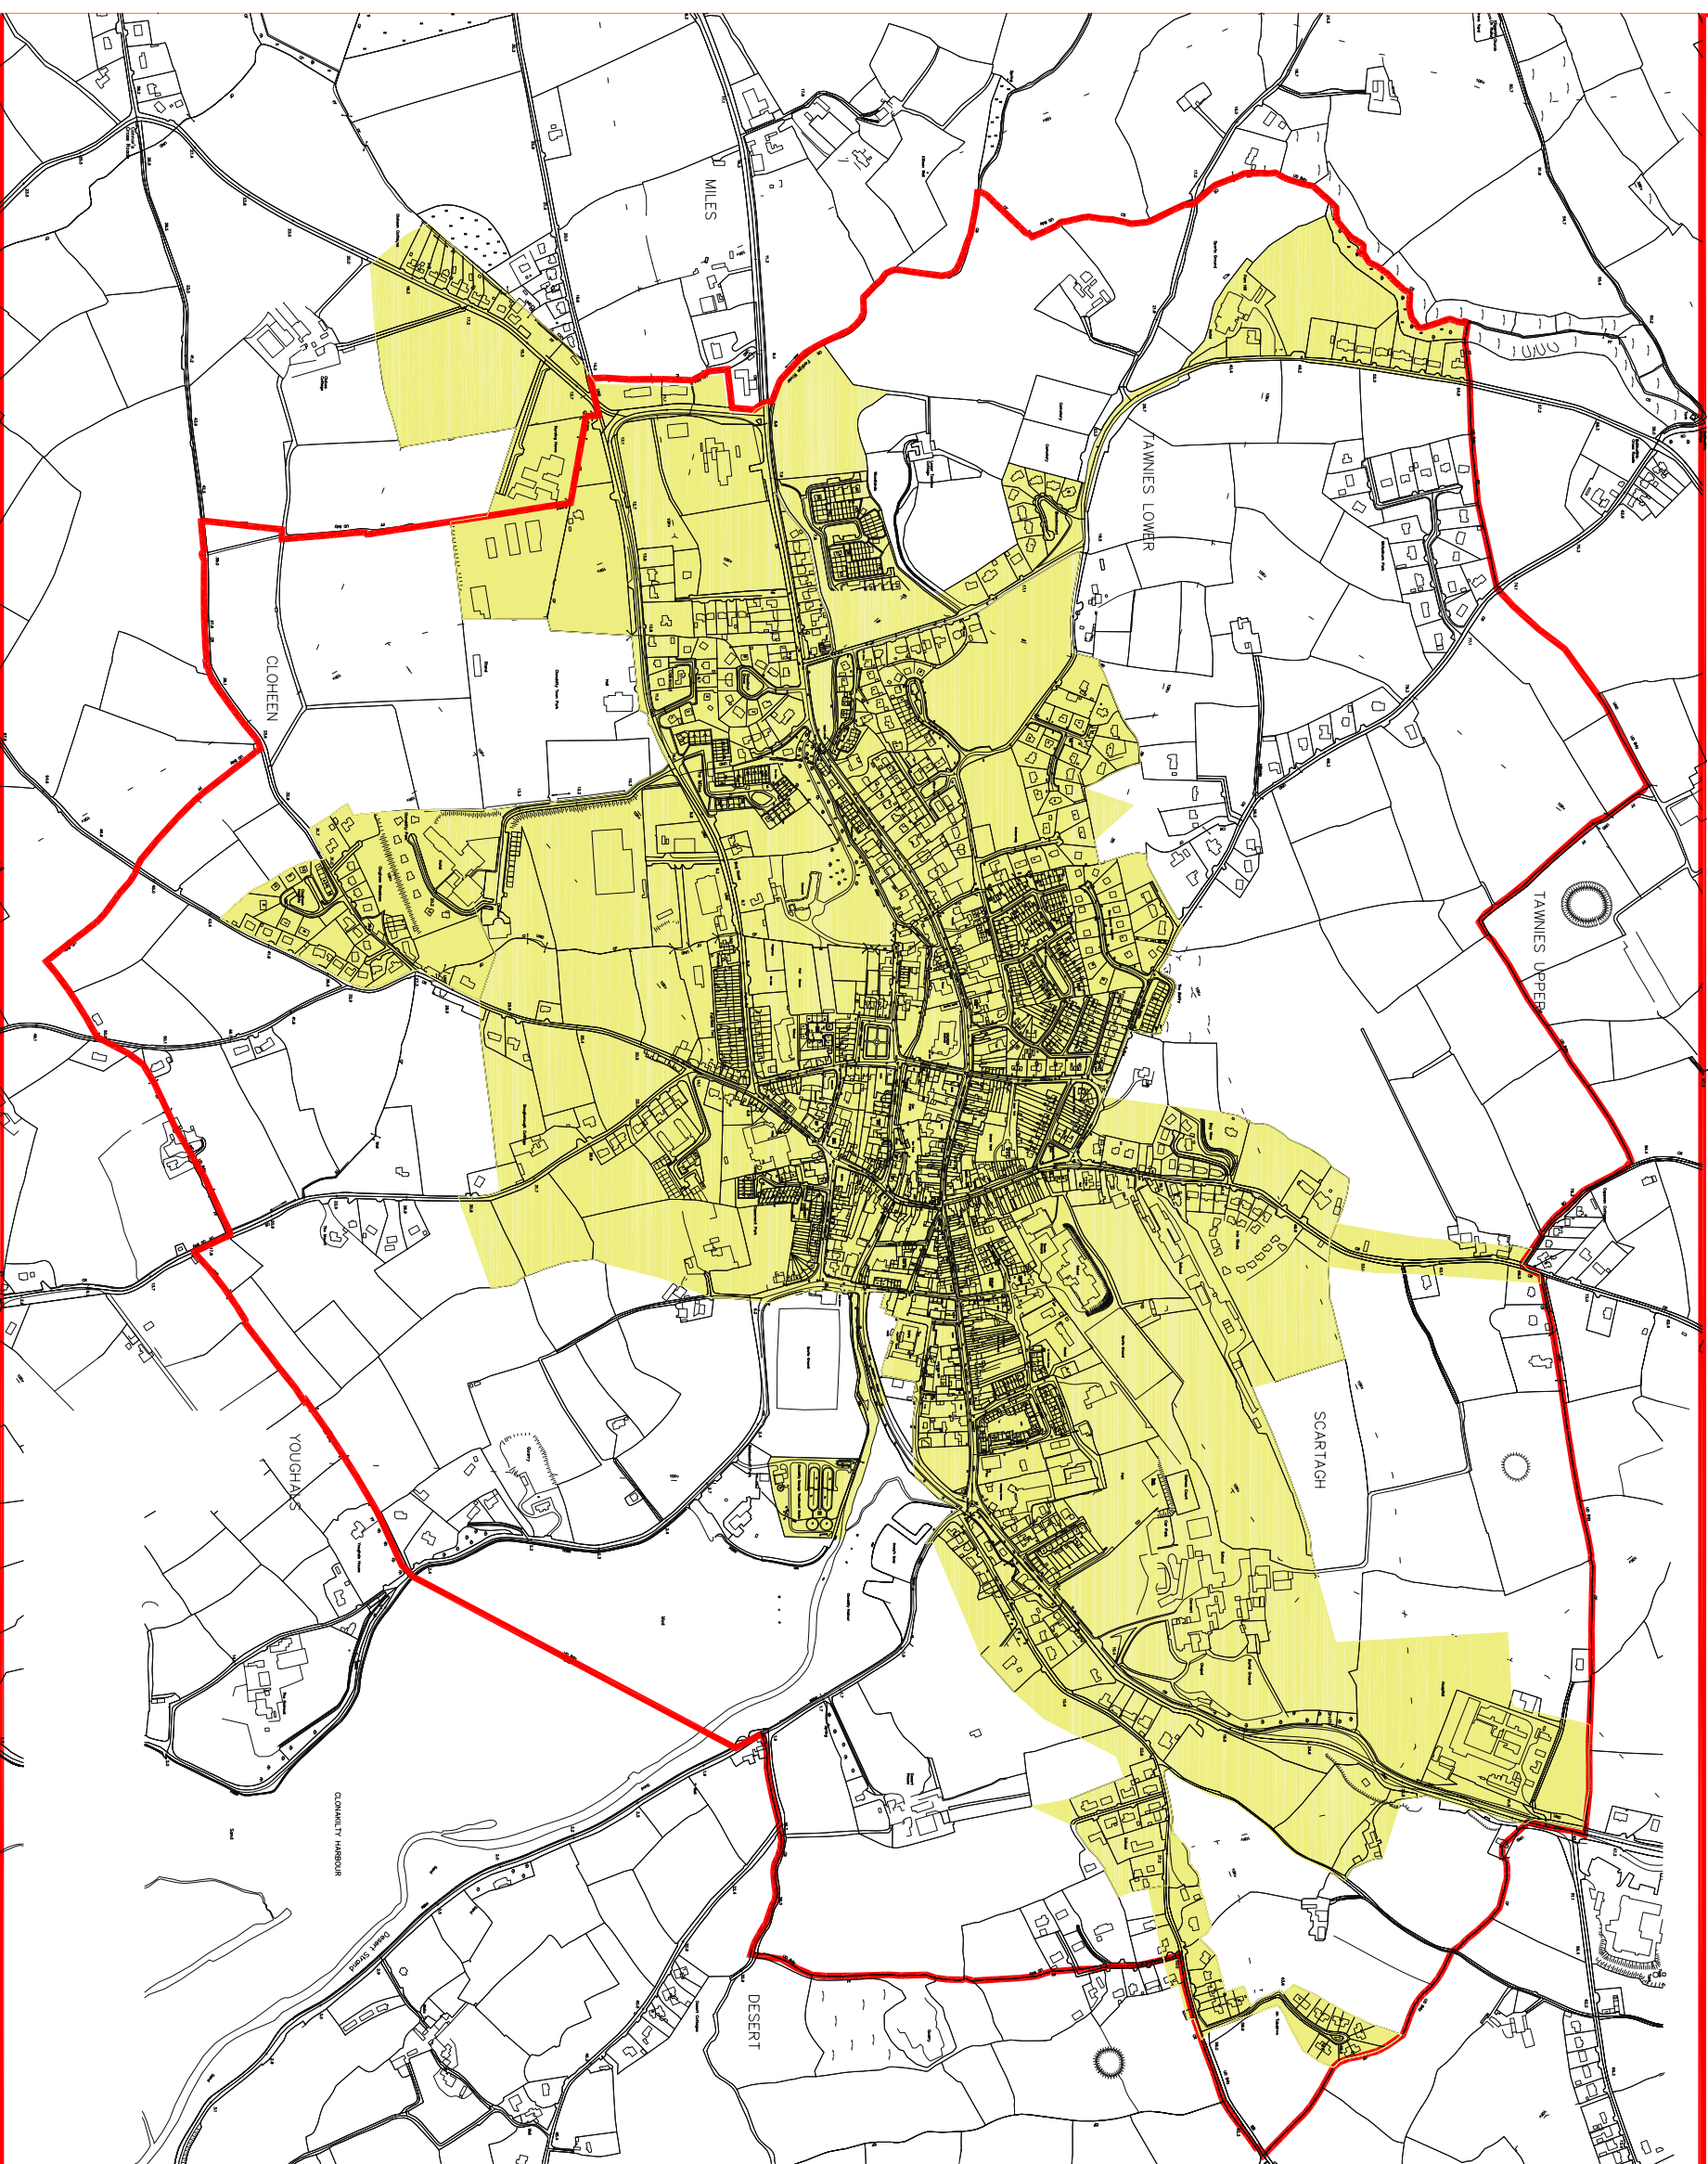

CLONAKILTY DEVELOPMENT PLAN 2003

Legend For Maps

LAND USE CATEGORIES

Serviceable Land (Map 2)

 Sewered Area: Area inside Town Council boundary is serviced by watermain.

Serviceable Land

Map 2

Maps : Clonakilty Town

Clonakilty Development Plan