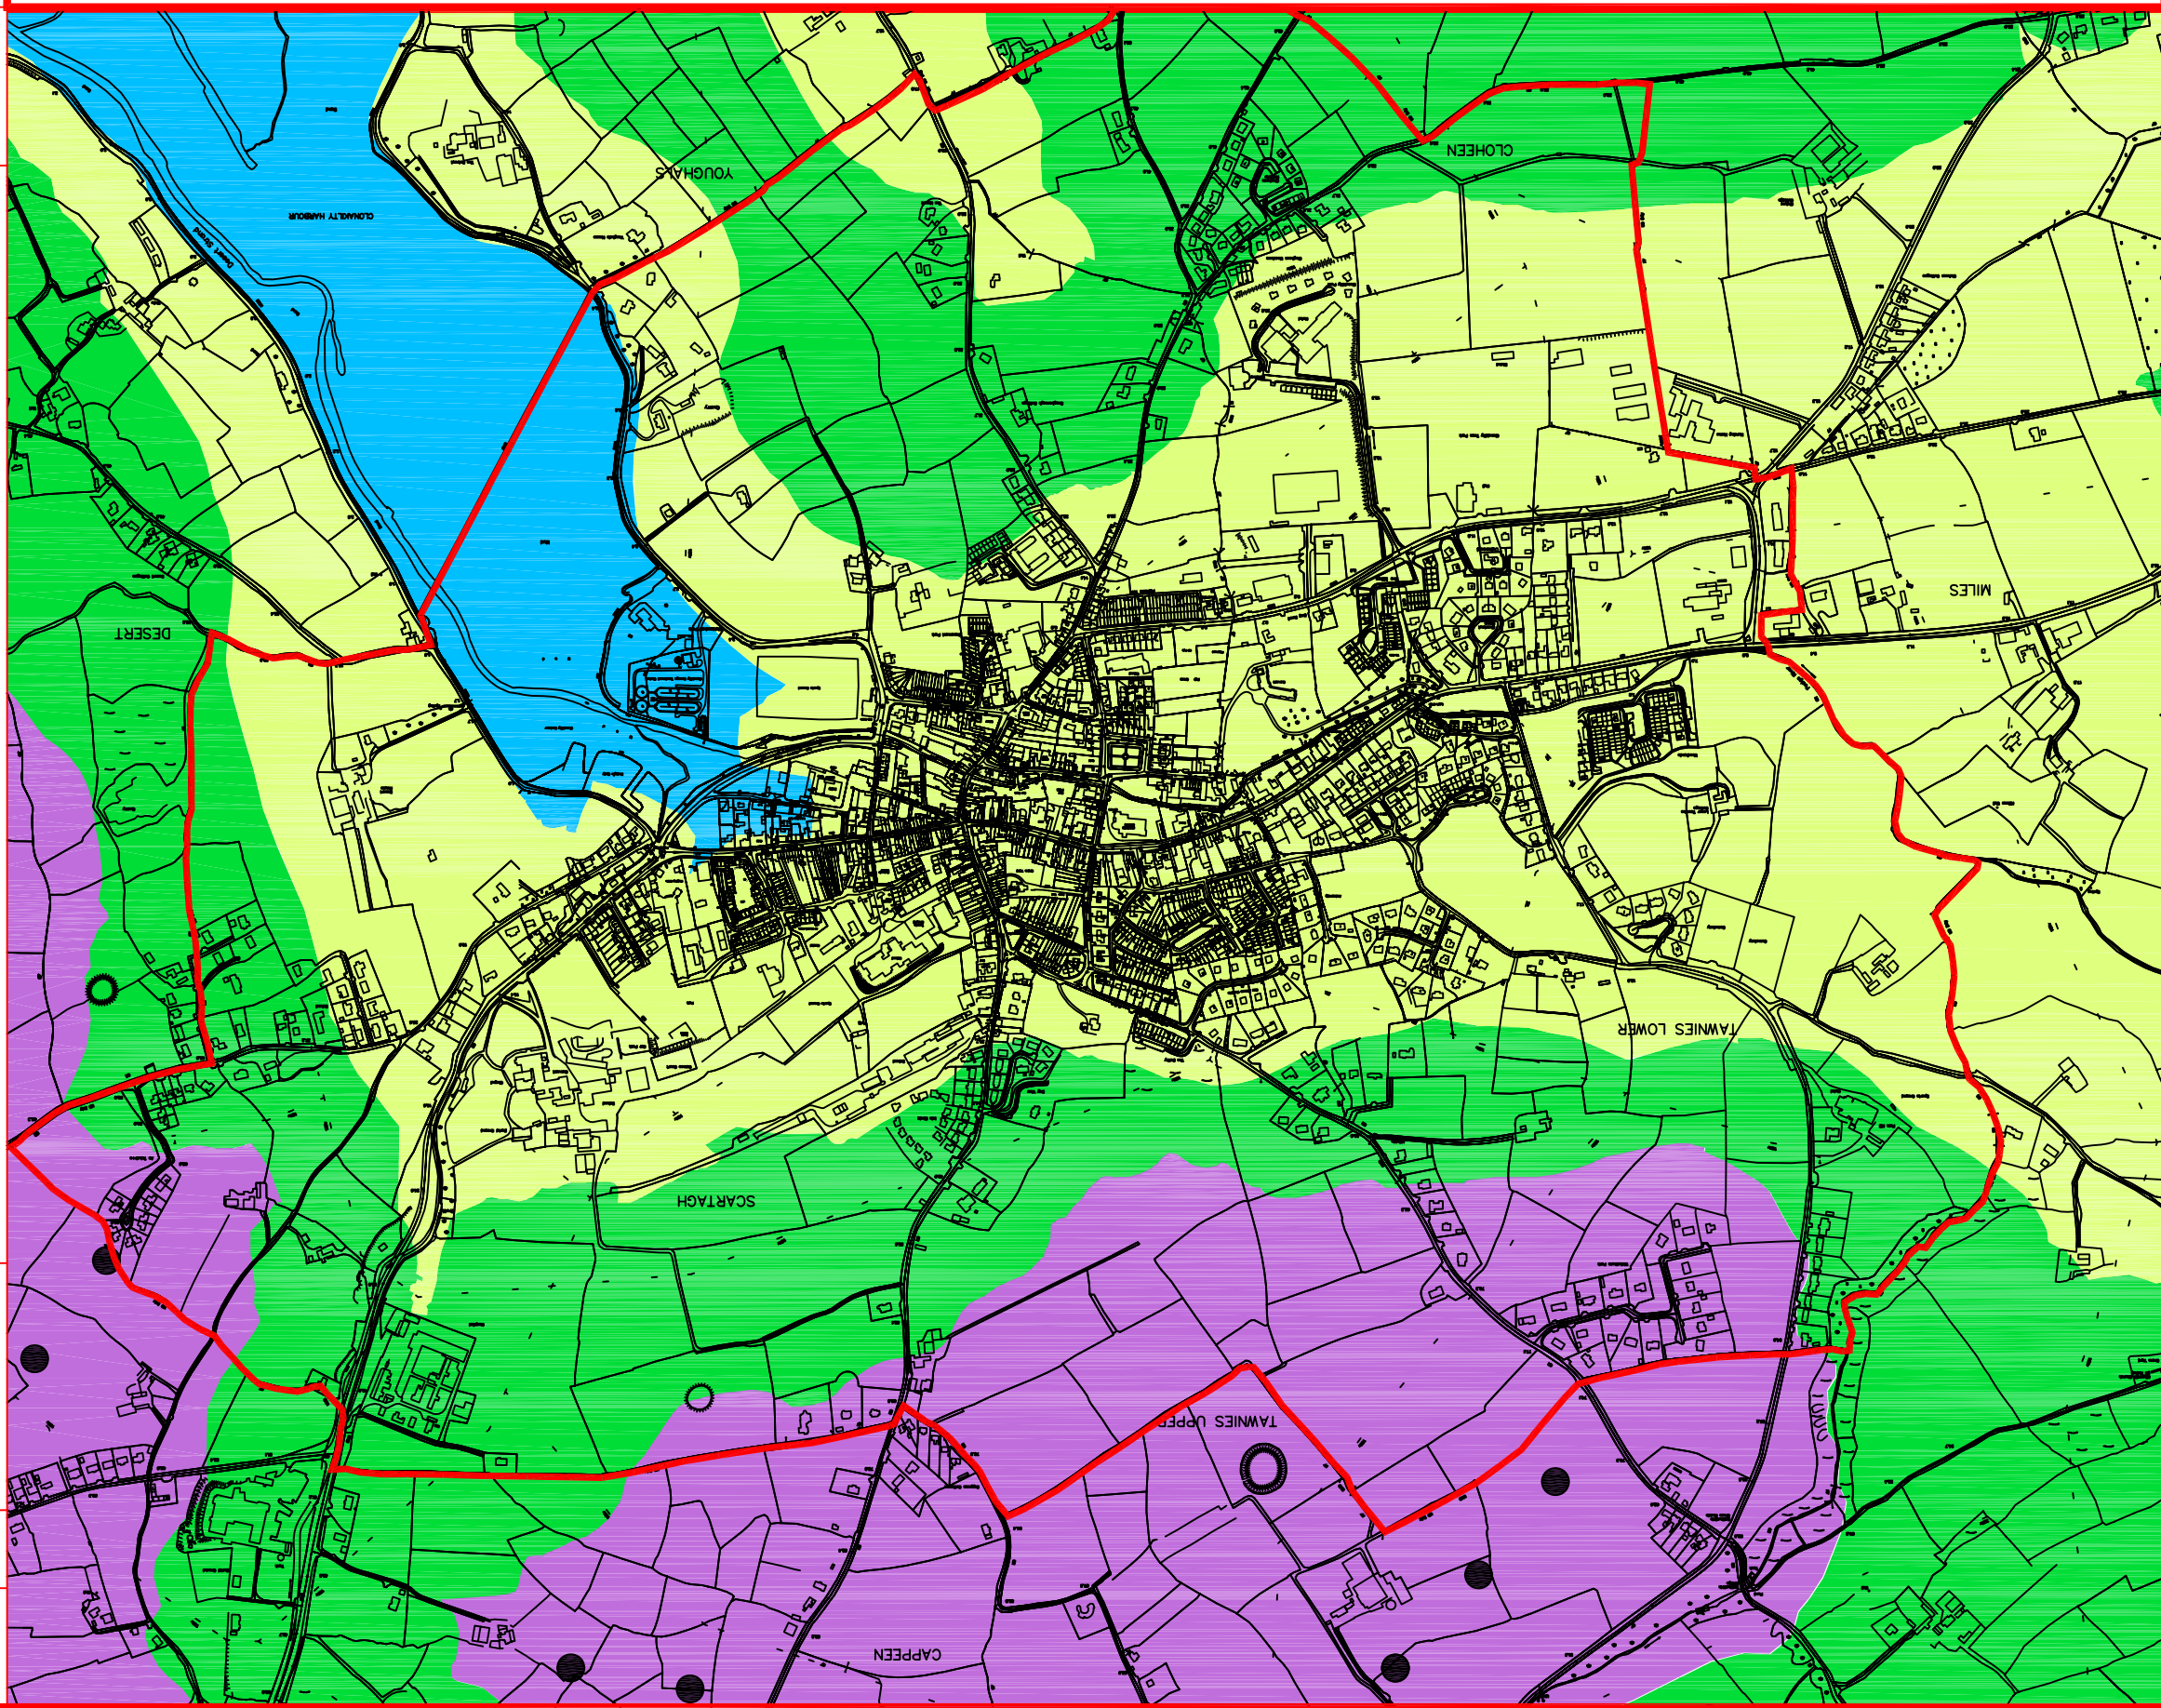

# CLONAKILTY DEVELOPMENT PLAN 2003

## Legend For Maps

LAND USE CATEGORIES

Physical Features (Map 1)

### Map 1

Maps : Clonakilty Town

Clonakilty Development Plan